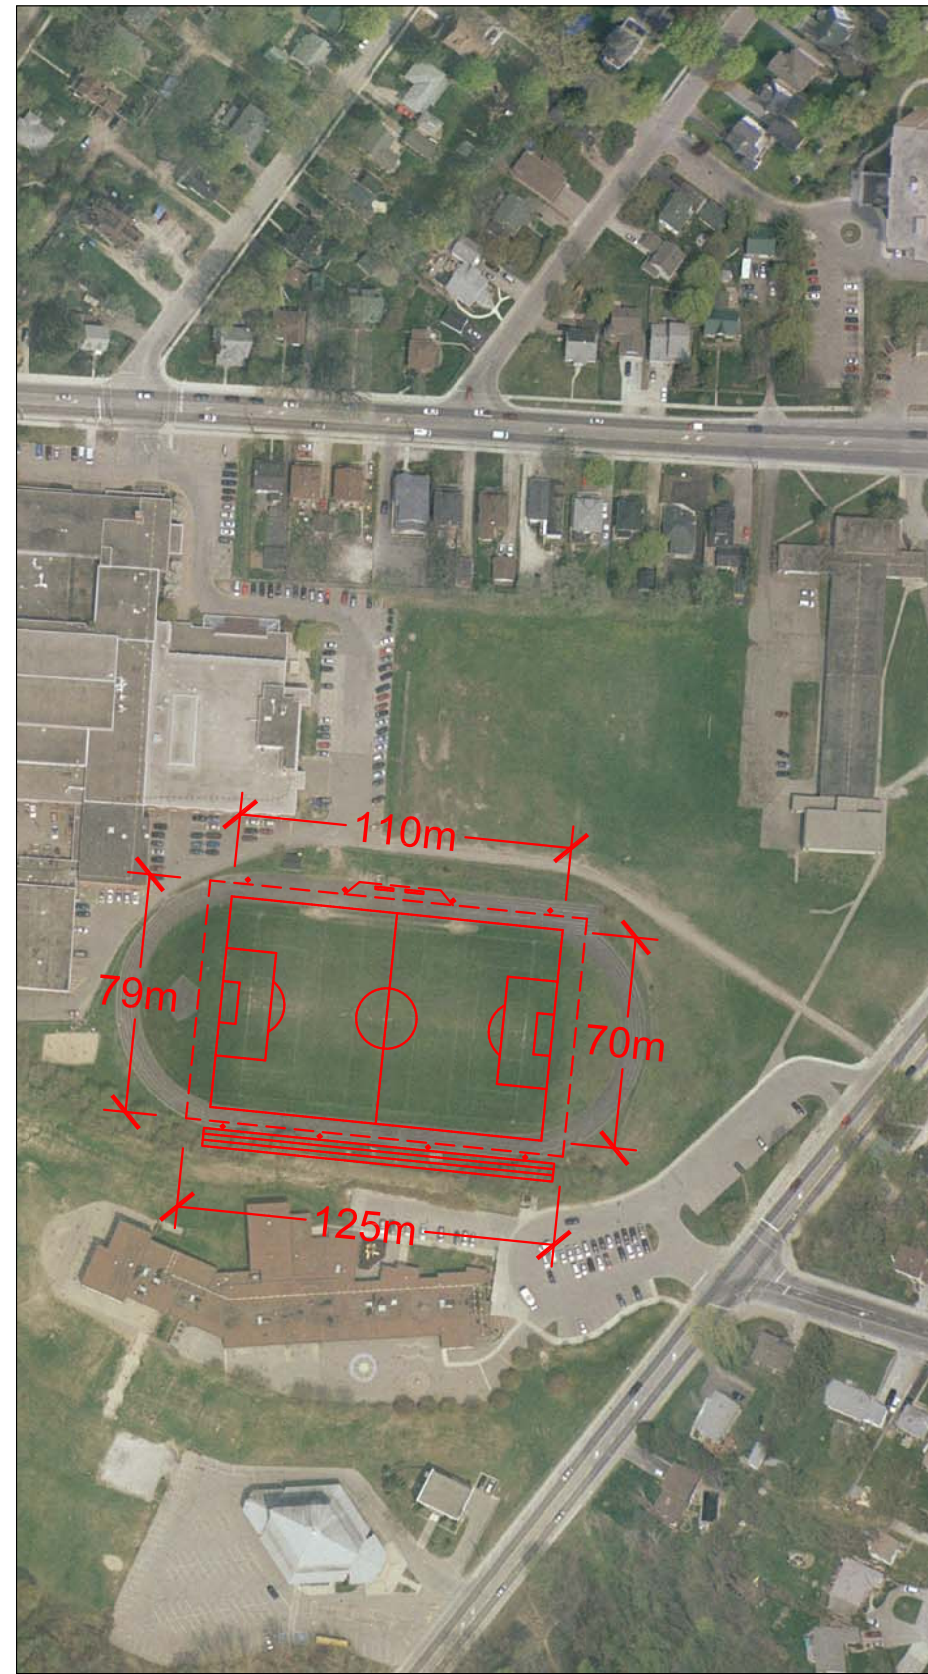

Football - 60m x 100m with 25m end zones

Full Size Soccer Field - 64m x 100m + clear zones

Premier Soccer Field - 70m x 110m + clear zones