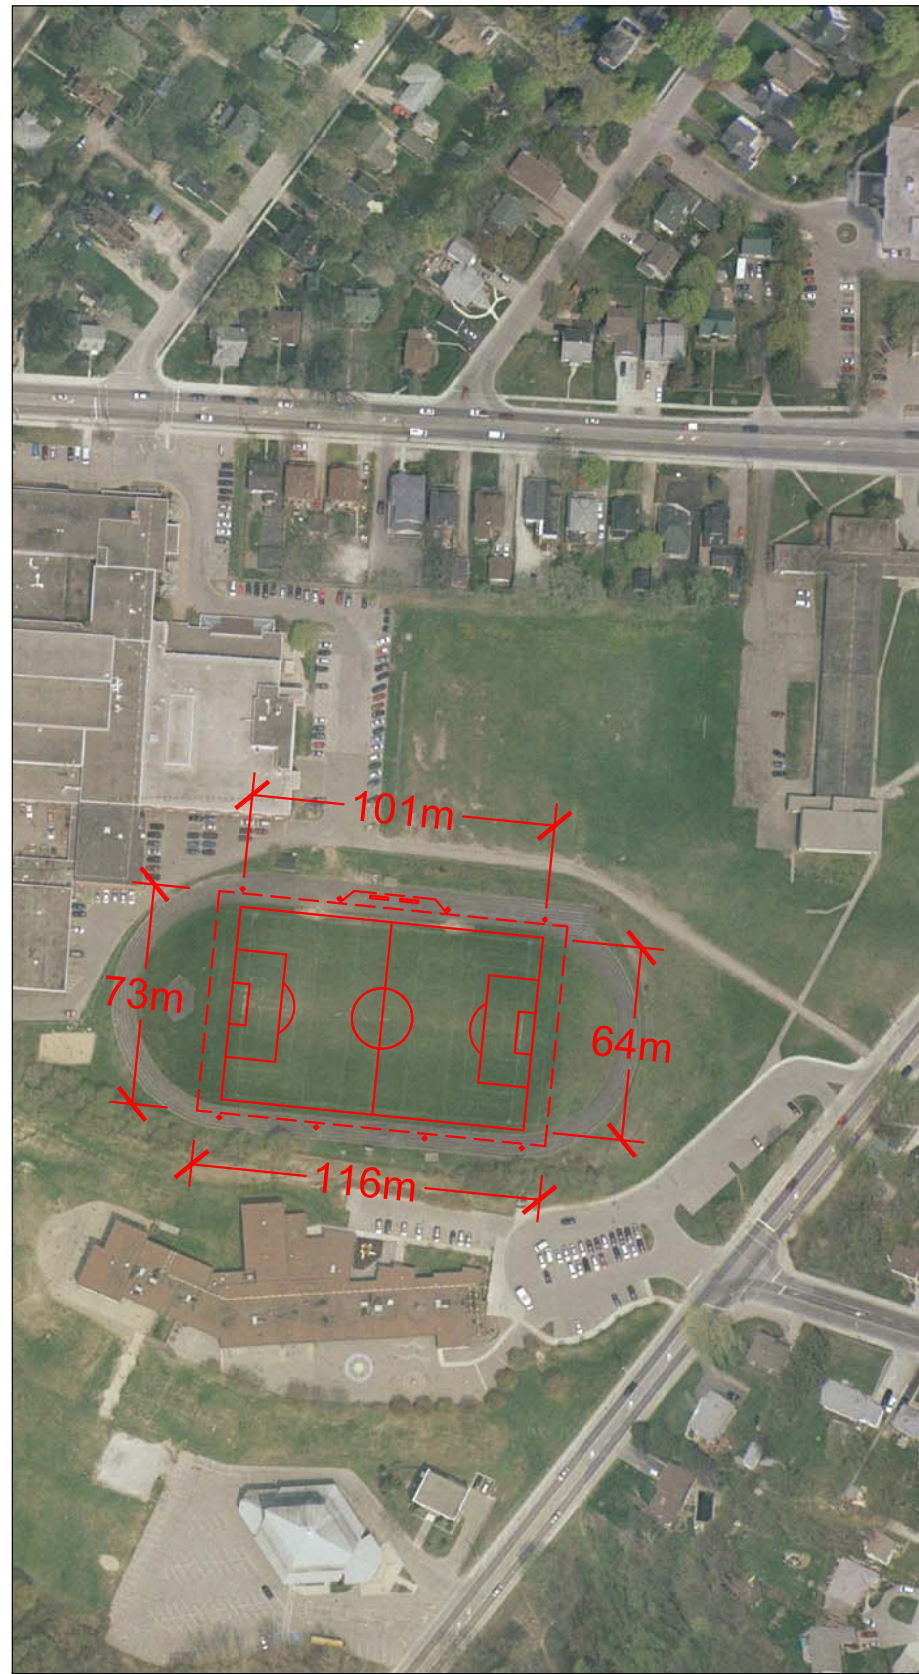

Football - 60m x 100m with 25m end zones

Full Size Soccer Field - 64m x 100m + clear zones

Premier Soccer Field - 70m x 110m + clear zones